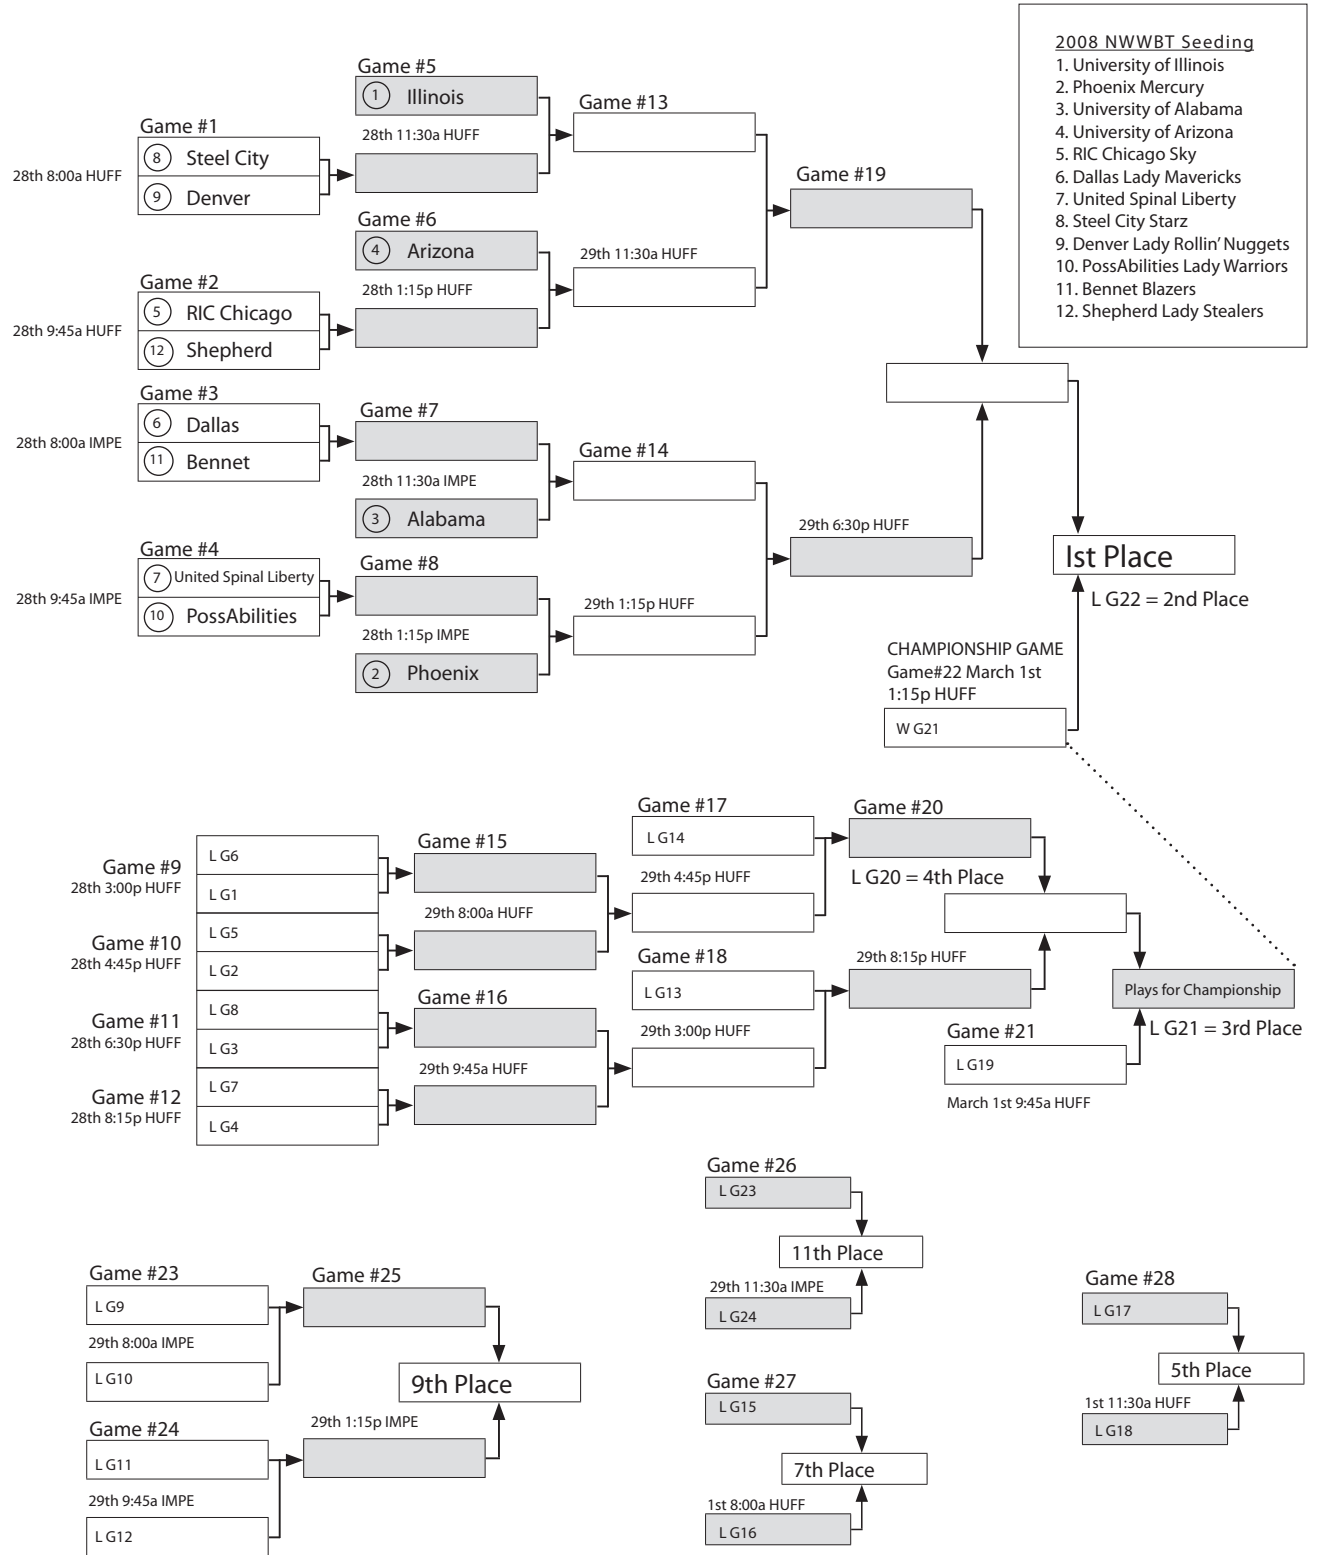

2008 National Women's Wheelchair Basketball Tournament

Brackets